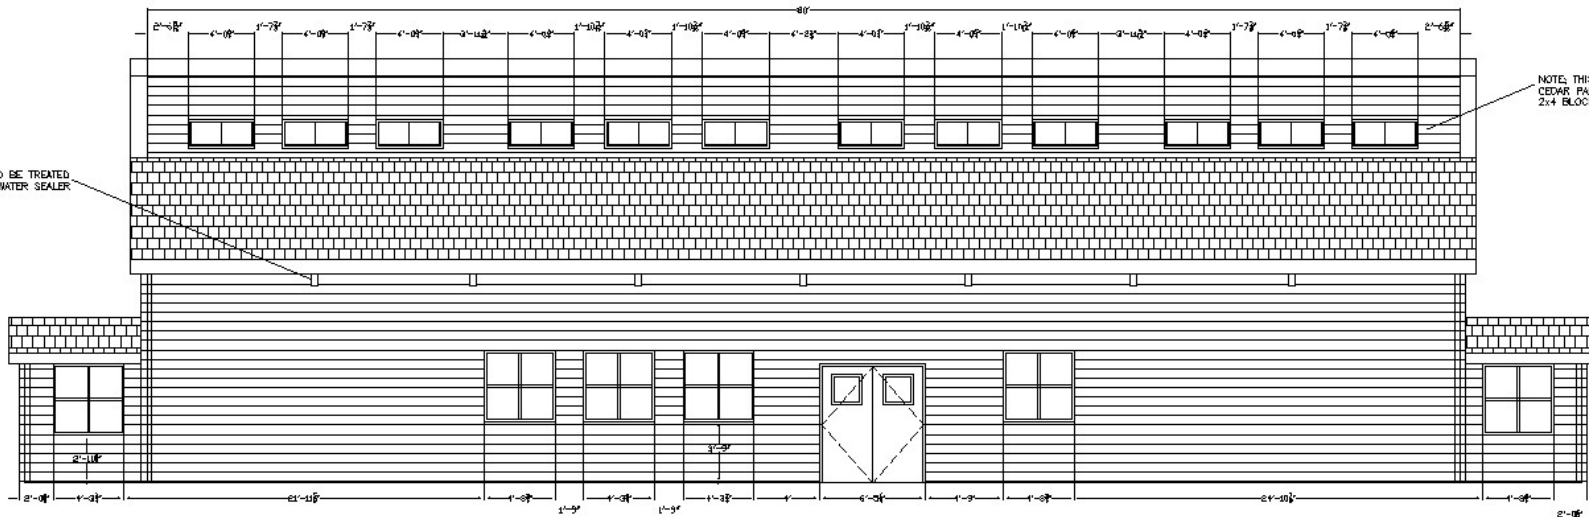

FRONT ELEVATION
SCALE: 1/4" = 1'-0"

DOORS & WINDOWS NOT
FURNISHED BY CFP

REAR ELEVATION
SCALE: 1/4" = 1'-0"